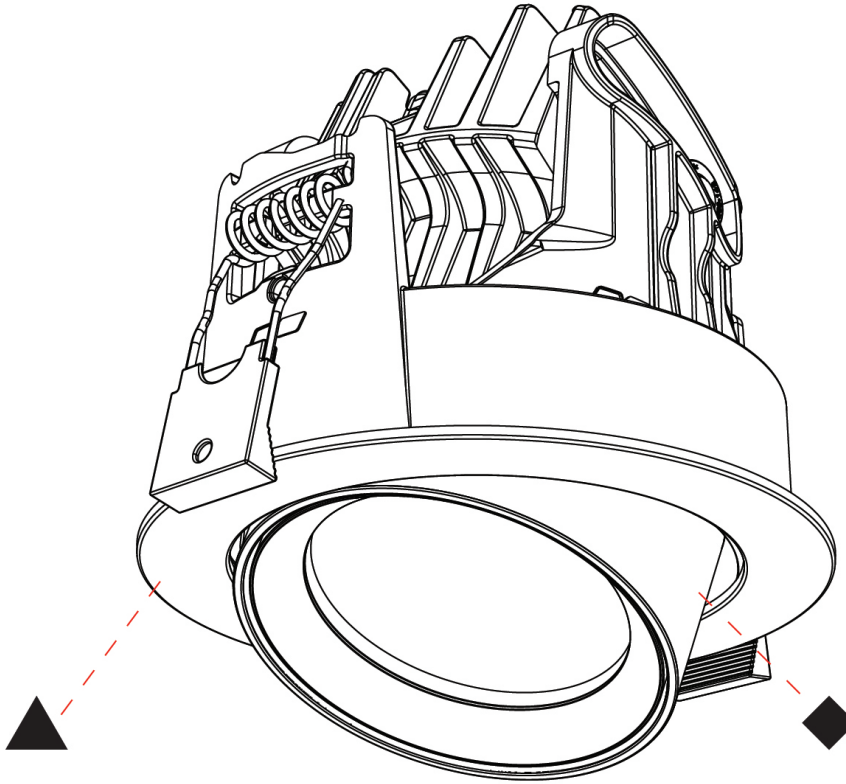

CENTRIQ ROUND ADJUSTABLE RECESSED

A35977-

PROJECT

TYPE

SPECIFIER

QUANTITY

DATE

A